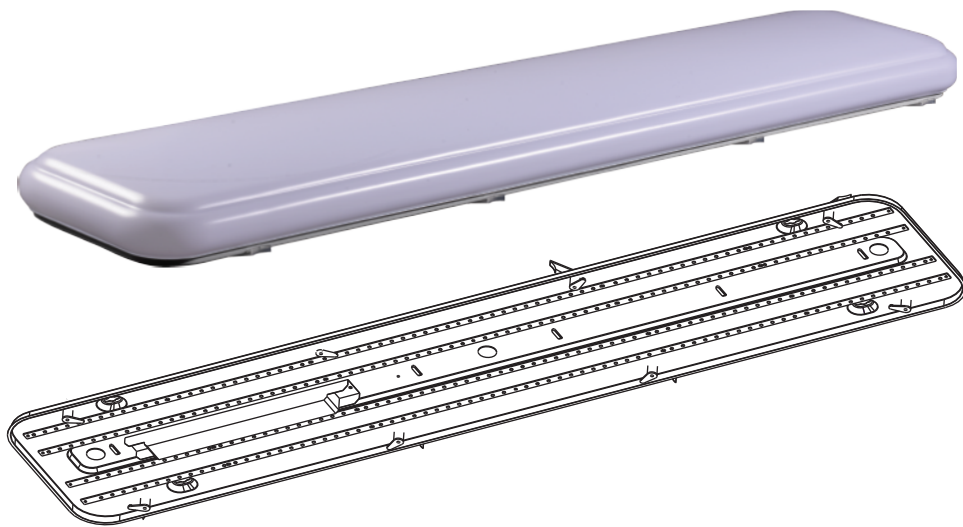

LEI 1x4' LED Light Fixture, 57 watt

Specifications

Model#	LEI-CL1x4-57YYZZ
Description	1x4' LED Light Fixture
Power	57W
Voltage Input	120Vac,60HZ
Lumen output	4,500lm
Color Temperature	4,000K
CRI	Ra>80
Dimmable	No
Lens	Frosted PC
Product Dimensions	48"L x 10.2"W x 3.4"H (1219mm x 259mm x 86mm)
Item Weight	5.2 pounds (2.36kg)
Application	Indoor Only
Certificates	UL/cUL, Energy Star
warranty	5 years
life Span	25,000 hours

Order Information

Item Number	Description	Power	Voltage Input	Dimmable	CCT	Lumen Output	Certificates
LEI-CL1x4-57YYZZ	1x4' LED Light Fixture	57W	120Vac	No	4000K	4500lm	UL/cUL,ES

LM79
LM80

LEI 1x4' LED Light Fixture, 57 watt

Lux Chart

Height	Average Lux (lx)	Light range (dia.)
1M	328	334cm
2M	82	667cm
3M	36	1001cm
4M	21	1334cm
5M	13	1668cm

Photometrics

Product View

LM79
LM80