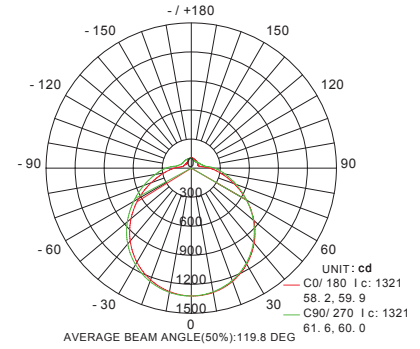

LEI 1x4' LED Light Fixture, 57 watt

Specifications

Model#	LEI-CL1x4-57YYZZ
Description	1x4' LED Light Fixture
Power	57W
Voltage Input	120Vac,60HZ
Lumen output	4,500lm
Color Temperature	4,000K
CRI	Ra>80
Dimmable	No
Lens	Frosted PC
Product Dimensions	48"L x 10.2"W x 3.4"H (1219mm x 259mm x 86mm)
Item Weight	5.2 pounds (2.36kg)
Application	Indoor Only
Certificates	UL/cUL, Energy Star
warranty	5 years
life Span	25,000 hours

Order Information

Item Number	Description	Power	Voltage Input	Dimmable	CCT	Lumen Output	Certificates
LEI-CL1x4-57YYZZ	1x4' LED Light Fixture	57W	120Vac	No	4000K	4500lm	UL/cUL,ES

LM79
LM80

LEI 1x4' LED Light Fixture, 57 watt

Lux Chart

Height	Average Lux (lx)	Light range (dia.)
1M	328	334cm
2M	82	667cm
3M	36	1001cm
4M	21	1334cm
5M	13	1668cm

Photometrics

Product View

LM79
LM80