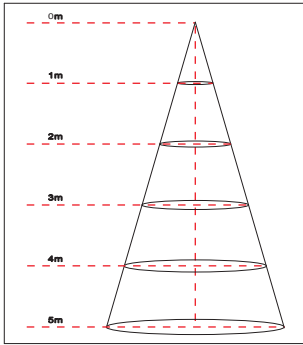

LEI 1x4' LED Light Fixture, 57 watt

Specifications

Model#	LEI-CL1x4-57YYZZ
Description	1x4' LED Light Fixture
Power	57W
Voltage Input	120Vac,60HZ
Lumen output	4,500lm
Color Temperature	4,000K
CRI	Ra>80
Dimmable	No
Lens	Frosted PC
Product Dimensions	48"L x 10.2"W x 3.4"H (1219mm x 259mm x 86mm)
Item Weight	5.2 pounds (2.36kg)
Application	Indoor Only
Certificates	UL/cUL, Energy Star
warranty	5 years
life Span	25,000 hours

Lux Chart

Height	Average Lux (lx)	Light range (dia.)
1M	328	334cm
2M	82	667cm
3M	36	1001cm
4M	21	1334cm
5M	13	1668cm

Photometrics

Product View

LM79
LM80