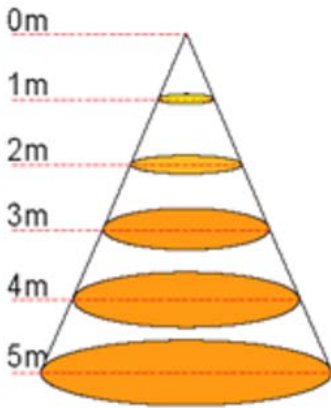

LED BR Bulb

LEIBR40-17WE26-XXXXK-F

Features

- Power Output: 17W
- 120W equivalent BR bulb
- Max Operating Temperature: 105°F
- Light Output: 1500 lm
- Color Temp: 2700K, 5000K
- Color Rendering Index: 80+
- Dimming Range: 5-100%
- Rated Voltage: 100-120Vac
- Efficacy: 90 lumen / watt
- Beam Angle: 110°
- Life Span: 25,000 hours
- Warranty: 5 years
- Noise Level @ 10': <24dB
- Noise Level @ 50': <24dB
- Key Dimensions: 5 x 5 x 6.3 inches
- Weight: 1.06 lb
- Base: E26
- Certificate: cUL, FCC, Energy Star

Technical Information

Model No.	Description	Lumens	Beam Angle CCT	Dimmable	Weight	Input Voltage	Certificates
LEIBR40-17WE26-XXXXK-F	LED Bulb 17W Equivalent 120W	1500 lm	110 degree 2700/5000K	5-100%	1.06 lb	100-120 Vac	UL, cUL FCC Energy Star

Lux Chart

Model#	Height	Average Lux (lx)	Light range (dia.)
LEIBR40-17wE26-XXXXK-F	1M	83.5	284cm
LEIBR40-17wE26-XXXXK-F	2M	20.9	569cm
LEIBR40-17wE26-XXXXK-F	3M	9.3	853cm
LEIBR40-17wE26-XXXXK-F	4M	5.2	1137cm
LEIBR40-17wE26-XXXXK-F	5M	3.3	1422cm

Distribution curve

AVERAGE BEAM ANGLE(50%):109.8 DEG

LM79
LM80