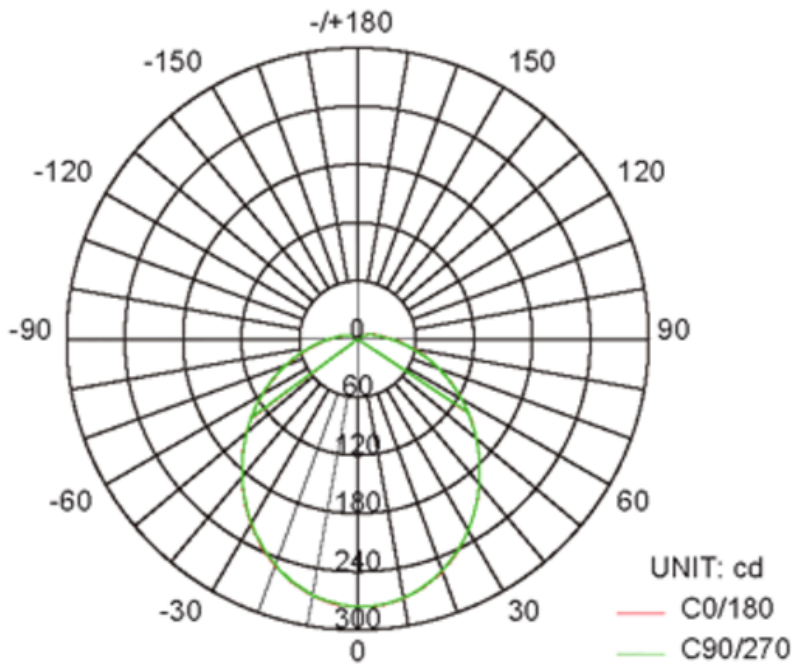

LED BR Bulb

LEIBR40-17WE26-XXXXK-F

Features

- Power Output: 17W
- 120W equivalent BR bulb
- Max Operating Temperature: 105°F
- Light Output: 1500 lm
- Color Temp: 2700K, 5000K
- Color Rendering Index: 80+
- Dimming Range: 5-100%
- Rated Voltage: 100-120Vac
- Efficacy: 90 lumen / watt
- Beam Angle: 110°
- Life Span: 25,000 hours
- Warranty: 5 years
- Noise Level @ 10': <24dB
- Noise Level @ 50': <24dB
- Key Dimensions: 5 x 5 x 6.3 inches
- Weight: 1.06 lb
- Base: E26
- Certificate: cUL, FCC, Energy Star

Technical Information

Model No.	Description	Lumens	Beam Angle CCT	Dimmable	Weight	Input Voltage	Certificates
LEIBR40-17WE26-XXXXK-F	LED Bulb 17W Equivalent 120W	1500 lm	110 degree 2700/5000K	5-100%	1.06 lb	100-120 Vac	UL, cUL FCC Energy Star

Lux Chart

Model#	Height	Average Lux (lx)	Light range (dia.)
LEIBR40-17wE26-XXXXK-F	1M	83.5	284cm
LEIBR40-17wE26-XXXXK-F	2M	20.9	569cm
LEIBR40-17wE26-XXXXK-F	3M	9.3	853cm
LEIBR40-17wE26-XXXXK-F	4M	5.2	1137cm
LEIBR40-17wE26-XXXXK-F	5M	3.3	1422cm

Distribution curve

AVERAGE BEAM ANGLE(50%):109.8 DEG

LM79
LM80