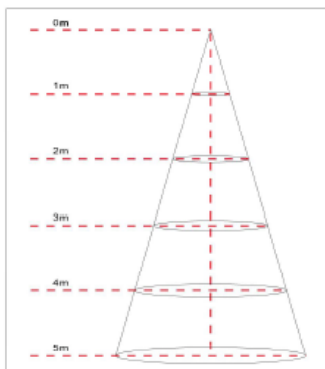

LED Energy Canopy Light, 100 watt 11000 Lumen, ETL/cETL & DLC

Specifications

Model#	LEICNPA-100W-277
Description	LED Canopy light
Power	100W
Voltage Input	100-277Vac,50 / 60HZ
Lumen output	11000 lm
CCT	2700K,4000K,5000K,5700K
CRI	Ra>70
Housing	Die Casting Aluminum
Power Factor	0.95
Driver	UL certified
Lens	PC
Operating Temp.	-25.C - 50'C
IP Rating	IP65
Certificates	ETL/cETL, DLC
warranty	5 years
L70 life span	>50000Hrs
IK Rating	IK07
Dimmable	Non Dimmable
Product Dimrnsions	315mm x 315 mm x 115 mm

Lux Chart

Height	Average Lux (lx)	Light range (dia.)
1M	599.3	384.8cm
2M	149.8	769.5cm
3M	66.6	1154.3cm
4M	37.45	1539.1cm
5M	24.0	1923.8cm

Photometrics