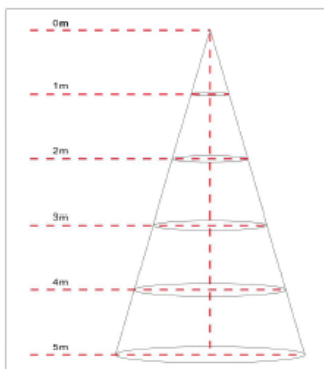

## Specifications

Model#	LEICNPA-120W-277
Description	LED Canopy light
Power	120W
Voltage Input	100-277Vac,50 / 60HZ
Lumen output	13000 lm
CCT	2700K,4000K,5000K,5700K
CRI	Ra>70
Housing	Die Casting Aluminum
Power Factor	0.95
Driver	UL certified
Lens	PC
Operating Temp.	-25.C - 50°C
IP Rating	IP65
Certificates	ETL/cETL, DLC
warranty	5 years
L70 life span	>50000Hrs
IK Rating	IK07
Dimmable	Non Dimmable
Product Dimrnsions	315mm x 315 mm x 115 mm

## Lux Chart

Height	Average Lux (lx)	Light range (dia.)
1M	734.2	384.8cm
2M	183.5	769.5cm
3M	81.6	1154.3cm
4M	45.9	1539.1cm
5M	29.4	1923.8cm