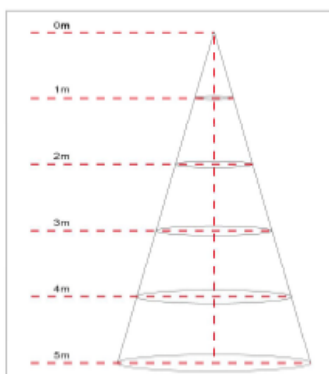

LED Energy Canopy Light, 75 watt 7500 Lumen, ETL/cETL & DLC

Specifications

Model#	LEICNPA-75W-277
Description	LED Canopy light
Power	75W
Voltage Input	100-277Vac,50 / 60HZ
Lumen output	7500 lm
CCT	2700K,4000K,5000K,5700K
CRI	Ra>70
Housing	Die Casting Aluminum
Power Factor	0.95
Driver	UL certified
Lens	PC
Operating Temp.	-25.C - 50°C
IP Rating	IP65
Certificates	ETL/cETL, DLC
warranty	5 years
L70 life span	>50000Hrs
IK Rating	IK07
Dimmable	Non Dimmable
Product Dimrnsions	225mm x 225 mm x 100 mm

LM79
LM80

Order Information

Item Number	Description	Power	Voltage Input	Driver	CCT	Lumen Output	Certificates
LEICNPA-75W-277	LED Canopy Light	75W	100-277Vac	UL Certified	2700K, 3000K 4000K, 5000K	7500lm	ETL/cETL, DLC

Lux Chart

Height	Average Lux (lx)	Light range (dia.)
1M	430.6	405.3cm
2M	107.7	810.6cm
3M	47.85	1215.9cm
4M	26.92	1621.1cm
5M	17.23	2026.4cm

Photometrics