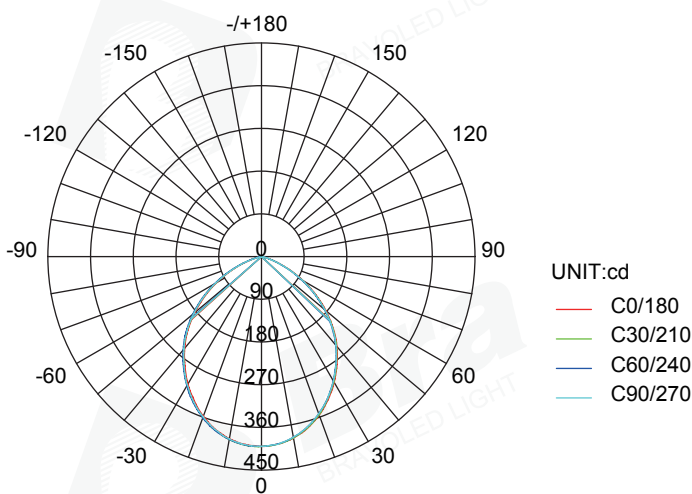

Photometrics

LEID6-13YYZZ
AVERAGE BEAM ANGLE(50%):95.2 DEG

LM79
LM80

LED Energy Inc.

Main: (905) 538-7228

Toll free: +1 (855) 264-2200

174 West Beaver Creek Rd, Richmond Hill, ON. L4B 1B4