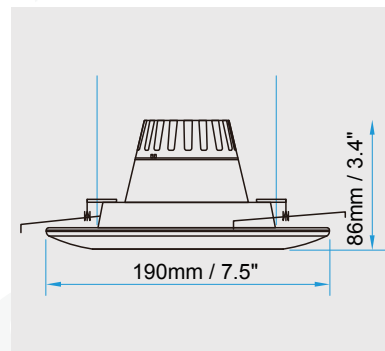

6" Recessed Down Light

-13W LED Dimmable Retrofit Kit

Model Number

LEID6-13YYZZ

Features

- ⊙ Aluminum Alloy Body with Built-in Trim Ring
- ⊙ Easy Installation into Standard 6" Downlight Can
- ⊙ Safe and Cool to Touch
- ⊙ Replace up to 120W Halogen Bulb
- ⊙ Certificate: UL/cUL, Energy Star, LM79
- ⊙ Application: Home, Office, Shopping Malls
- ⊙ Warranty: 5 Years

SPECIFICATION

LM79
LM80