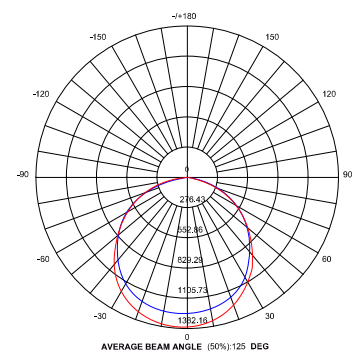

LEI 2x4' LED Panel Light, 38 watt 4940 Lumen, UL/cUL, DLC

Specifications

Model#	LEIP7-38W-XXXXX
Description	2x4' LED Panel Light
Power	38W
Lumen Efficiency	130lm/w
Voltage Input	100-277Vac
Lumen output	4940lm
Color Temperature	3000K,4000K, 5000K
CRI	Ra>80
LED Chips	SMD 2835
Power Factor	>0.9
Lens	Frosted
Operating Temp.	-25°<= -55°C
Certificates	UL/cUL, DLC
warranty	5 years
L70 life span	>50000Hrs
Frame	Aluminum
Max. Input current	0.5A
Dimmable	Yes(0-10V)
Weight	11 Kg (24 lbs)

Order Information

Item Number	Description	Power	Voltage Input	Dimmable	CCT	Lumen Output	Certificates
LEIP7-38W-XXXXX	2x4' LED Panel light	38W	100-277Vac	Yes	3000k 4000K 5000k	4940lm	UL/cUL, DLC

Lux Chart

Height	Average Lux (lx)	Light range (dia.)
1M	1345.6	293.9cm
2M	336.4	587.8cm
3M	149.5	881.6cm
4M	84.1	1175.5cm
6M	37.4	1763.3cm

Photometrics

LEI 2x4' LED Panel Light, 38 watt 4940 Lumen, UL/cUL, DLC

Installation

LEI 2x4' LED Panel Light, 38 watt 4940 Lumen, UL/cUL, DLC

Ceiling Mount

Dimension/Weight

Size	Dimension (A x B mm)	Weight
2X4'	1210x603	11kg (24 lbs)

Wiring Diagram (0-10V Dimmable Panel)

Dimmer Recommended
Lutron LED 0~10V dimmer: DDTV, DVSTCTV which is able to be purchased from most of electricity stores