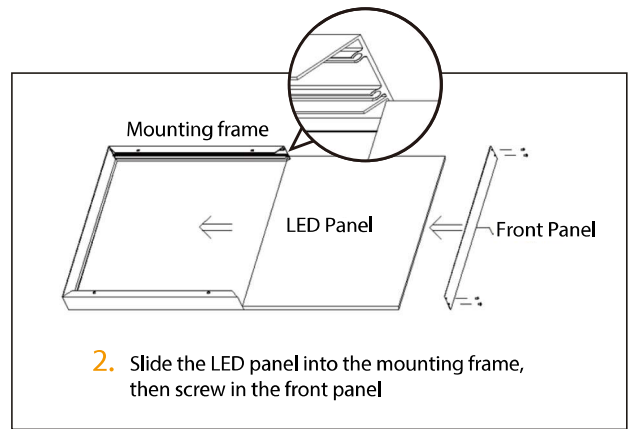

Wall Mount

<p>1. Nailing two plastic expansion screws and other screws into the wall according to the size shown in the illustration</p>	<p>2. Hanging the panel on the finished screws</p>	<p>3. This is the combining drawing for wall and panel, please make the installation according to the installation drawing.</p>	<p>4. Installation finished</p>
---	--	---	---------------------------------

Recessed Mount

<p>1.</p>	<p>2.</p>	<p>3.</p>	<p>4.</p>
<p>5.</p>	<p>6.</p>		

Suspension

<p>sleeve anchor bolt</p>	<p>Steel wire</p>	<p>Steel wire adjustable holder</p>	<p>1. Put the ball end of the steel wire through the hole of the mount bracket of panel</p>	<p>2. Put the other end of the steel wire through the wire holder, and adjust the length of the steel wire.</p> <p>Push to adjust length of wire</p>
<p>3. mount the sleeve anchor bolt into ceiling</p>	<p>4. hang the 4 wire holders to the sleeve anchor bolt</p>			

LEI 2x4' LED Panel Light, 38 watt 4940 Lumen, UL/cUL, DLC

Ceiling Mount

Dimension/Weight

Size	Dimension (A x B mm)	Weight
2X4'	1210x603	11kg (24 lbs)

Wiring Diagram (0-10V Dimmable Panel)

Dimmer Recommended
Lutron LED 0~10V dimmer: DDTV, DVSTCTV which is able to be purchased from most of electricity stores