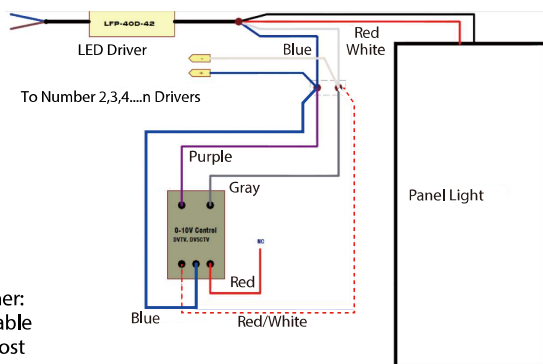

Recessed Mount

<p>1.</p>	<p>2.</p>	<p>3.</p>	<p>4.</p>
<p>5.</p>	<p>6.</p>		

Suspension

<p>sleeve anchor bolt</p>	<p>Steel wire</p>	<p>Steel wire adjustable holder</p>	<p>1. Put the ball end of the steel wire through the hole of the mount bracket of panel</p>	<p>2. Put the other end of the steel wire through the wire holder, and adjust the length of the steel wire.</p> <p>Push to adjust length of wire</p>
<p>3. mount the sleeve anchor bolt into ceiling</p>	<p>4. hang the 4 wire holders to the sleeve anchor bolt</p>			

LEI 2x4' LED Panel Light, 38 watt 4940 Lumen, UL/cUL, DLC

Ceiling Mount

Dimension/Weight

Size	Dimension (A x B mm)	Weight
2X4'	1210x603	11kg (24 lbs)

Wiring Diagram (0-10V Dimmable Panel)

Dimmer Recommended
Lutron LED 0~10V dimmer: DDTV, DVSTCTV which is able to be purchased from most of electricity stores