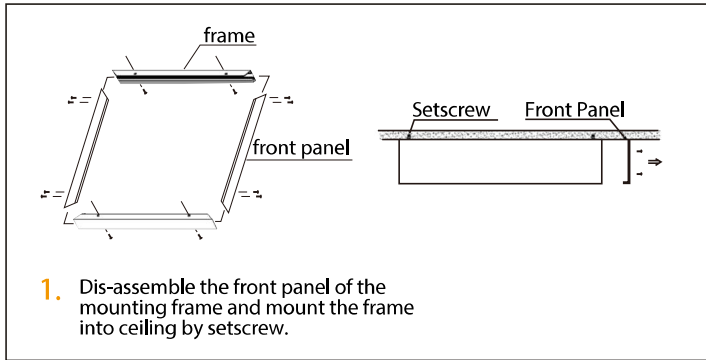

Wall Mount

<p>1. Nailing two plastic expansion screws and other screws into the wall according to the size shown in the illustration</p>	<p>2. Hanging the panel on the finished screws</p>	<p>3. This is the combining drawing for wall and panel, please make the installation according to the installation drawing.</p>	<p>4. Installation finished</p>
---	--	---	---------------------------------

Recessed Mount

<p>1.</p>	<p>2.</p>	<p>3.</p>	<p>4.</p>
<p>5.</p>	<p>6.</p>		

Suspension

<p>sleeve anchor bolt</p>	<p>Steel wire</p>	<p>Steel wire adjustable holder</p>	<p>1. Put the ball end of the steel wire through the hole of the mount bracket of panel</p>	<p>2. Put the other end of the steel wire through the wire holder, and adjust the length of the steel wire.</p> <p>Push to adjust length of wire</p>
<p>3. mount the sleeve anchor bolt into ceiling</p>	<p>4. hang the 4 wire holders to the sleeve anchor bolt</p>			

LEI 2x4' LED Panel Light, 38 watt 4940 Lumen, UL/cUL, DLC

Ceiling Mount

Dimension/Weight

Size	Dimension (A x B mm)	Weight
2X4'	1210x603	11kg (24 lbs)

Wiring Diagram (0-10V Dimmable Panel)

Dimmer Recommended
Lutron LED 0~10V dimmer: DDTV, DVSTCTV which is able to be purchased from most of electricity stores