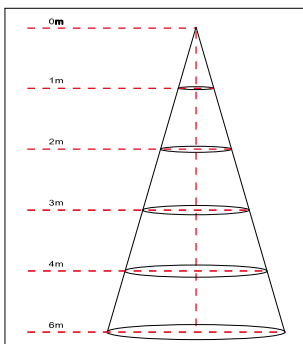

LEI 2x4' LED Panel Light, 38 watt 4940 Lumen, UL/cUL, DLC

Specifications

Model#	LEIP7-38W-XXXXX
Description	2x4' LED Panel Light
Power	38W
Lumen Efficiency	130lm/w
Voltage Input	100-277Vac
Lumen output	4940lm
Color Temperature	3000K,4000K, 5000K
CRI	Ra>80
LED Chips	SMD 2835
Power Factor	>0.9
Lens	Frosted
Operating Temp.	-25°<= -55°C
Certificates	UL/cUL, DLC
warranty	5 years
L70 life span	>50000Hrs
Frame	Aluminum
Max. Input current	0.5A
Dimmable	Yes(0-10V)
Weight	11 Kg (24 lbs)

Order Information

Item Number	Description	Power	Voltage Input	Dimmable	CCT	Lumen Output	Certificates
LEIP7-38W-XXXXX	2x4' LED Panel light	38W	100-277Vac	Yes	3000k 4000K 5000k	4940lm	UL/cUL, DLC

Lux Chart

Height	Average Lux (lx)	Light range (dia.)
1M	1345.6	293.9cm
2M	336.4	587.8cm
3M	149.5	881.6cm
4M	84.1	1175.5cm
6M	37.4	1763.3cm

Photometrics

LEI 2x4' LED Panel Light, 38 watt 4940 Lumen, UL/cUL, DLC

Installation

LEI 2x4' LED Panel Light, 38 watt 4940 Lumen, UL/cUL, DLC

Ceiling Mount

Dimension/Weight

Size	Dimension (A x B mm)	Weight
2X4'	1210x603	11kg (24 lbs)

Wiring Diagram (0-10V Dimmable Panel)

Dimmer Recommended
Lutron LED 0~10V dimmer: DDTV, DVSTCTV which is able to be purchased from most of electricity stores