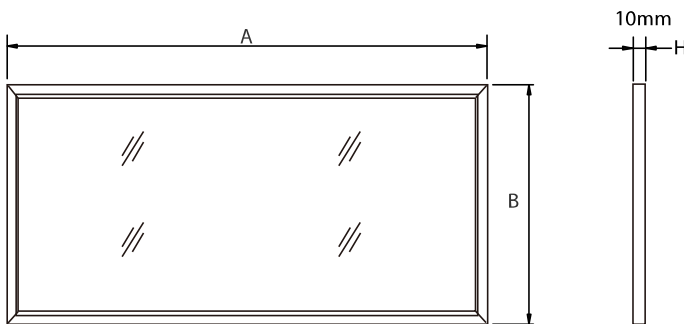

Height	Average Lux (lx)	Light range (dia.)
1M	1345.6	293.9cm
2M	336.4	587.8cm
3M	149.5	881.6cm
4M	84.1	1175.5cm
6M	37.4	1763.3cm

Photometrics

LEI 2x4' LED Panel Light, 38 watt 4940 Lumen, UL/cUL, DLC

Installation

Wall Mount

<p>1. Nailing two plastic expansion screws and other screws into the wall according to the size shown in the illustration</p>	<p>2. Hanging the panel on the finished screws</p>	<p>3. This is the combining drawing for wall and panel, please make the installation according to the installation drawing.</p>	<p>4. Installation finished</p>
---	--	---	---------------------------------

Recessed Mount

<p>1.</p>	<p>2.</p>	<p>3.</p>	<p>4.</p>
<p>5.</p>	<p>6.</p>		

Suspension

<p>sleeve anchor bolt</p>	<p>Steel wire</p>	<p>Steel wire adjustable holder</p>	<p>1. Put the ball end of the steel wire through the hole of the mount bracket of panel</p>	<p>2. Put the other end of the steel wire through the wire holder, and adjust the length of the steel wire.</p> <p>Push to adjust length of wire</p>
<p>3. mount the sleeve anchor bolt into ceiling</p>	<p>4. hang the 4 wire holders to the sleeve anchor bolt</p>			

LEI 2x4' LED Panel Light, 38 watt 4940 Lumen, UL/cUL, DLC

Ceiling Mount

Dimension/Weight

Size	Dimension (A x B mm)	Weight
2X4'	1210x603	11kg (24 lbs)

Wiring Diagram (0-10V Dimmable Panel)

Dimmer Recommended
Lutron LED 0~10V dimmer: DDTV, DVSTCTV which is able to be purchased from most of electricity stores