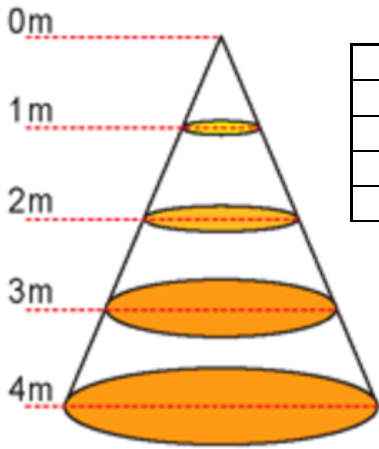

LED PAR38 Bulb

LEIPAR38-17WE26-XXXXK

Features

- Power Output: 17W
- 120W equivalent Halogen bulb
- Max Operating Temperature: 105°F
- Light Output: 1320 lm
- Color Temp: 2700K, 5000K
- Color Rendering Index: 90+
- Dimming Range: 5-100%
- Rated Voltage: 110-120Vac
- Efficacy: 78 lumen / watt
- Beam Angle: 36°
- Life Span: 25,000 hours
- Warranty: 5 years
- Noise Level @ 10': <24dB
- Noise Level @ 50': <24dB
- THO: <20
- Key Dimensions: 122mm Dia x 120mm H
- Weight: 331g
- Base: E26
- Certificate: cUL, FCC, Energy Star

Technical Information

Model No.	Description	Lumens	Beam Angle CCT	Dimmable	Weight(g)	Input Voltage	Certificates
LEIPAR38-17WE26-XXXXK	LED Bulb 17W Equivalent 120W	1320 lm	36 degree 2700, 5000K	5-100%	331	110-120 Vac	UL, cUL FCC Energy Star

Lux Chart

Model#	Height	Average Lux (lx)	Light range (dia.)
LEIPAR38-17wE26-XXXXK	1M	2209	70cm
LEIPAR38-17wE26-XXXXK	2M	552	139cm
LEIPAR38-17wE26-XXXXK	3M	245	209cm
LEIPAR38-17wE26-XXXXK	4M	138	278cm

Distribution curve