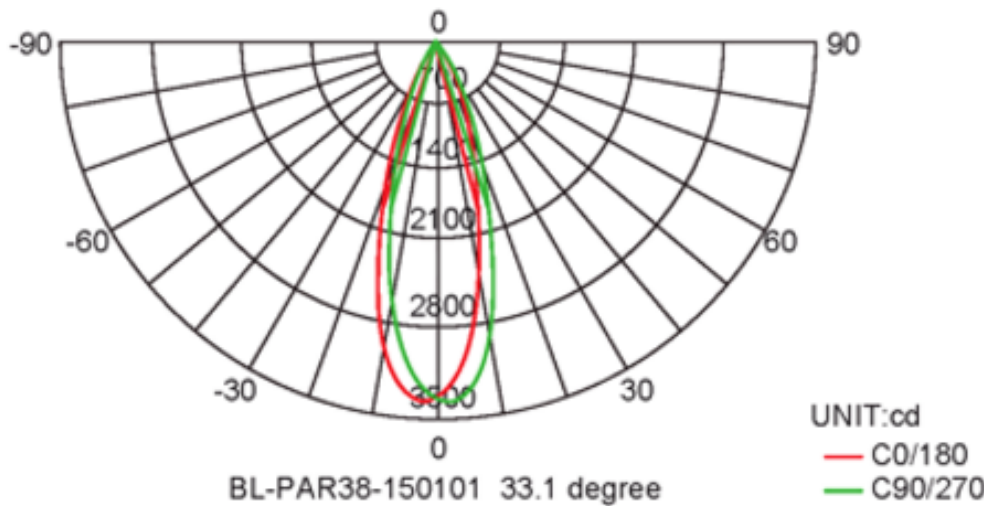

LED PAR38 Bulb

LEIPAR38-17WE26-XXXXK

Features

- Power Output: 17W
- 120W equivalent Halogen bulb
- Max Operating Temperature: 105°F
- Light Output: 1320 lm
- Color Temp: 2700K, 5000K
- Color Rendering Index: 90+
- Dimming Range: 5-100%
- Rated Voltage: 110-120Vac
- Efficacy: 78 lumen / watt
- Beam Angle: 36°
- Life Span: 25,000 hours
- Warranty: 5 years
- Noise Level @ 10': <24dB
- Noise Level @ 50': <24dB
- THO: <20
- Key Dimensions: 122mm Dia x 120mm H
- Weight: 331g
- Base: E26
- Certificate: cUL, FCC, Energy Star

Technical Information

Model No.	Description	Lumens	Beam Angle CCT	Dimmable	Weight(g)	Input Voltage	Certificates
LEIPAR38-17WE26-XXXXK	LED Bulb 17W Equivalent 120W	1320 lm	36 degree 2700, 5000K	5-100%	331	110-120 Vac	UL, cUL FCC Energy Star

Lux Chart

Model#	Height	Average Lux (lx)	Light range (dia.)
LEIPAR38-17wE26-XXXXK	1M	2209	70cm
LEIPAR38-17wE26-XXXXK	2M	552	139cm
LEIPAR38-17wE26-XXXXK	3M	245	209cm
LEIPAR38-17wE26-XXXXK	4M	138	278cm

Distribution curve