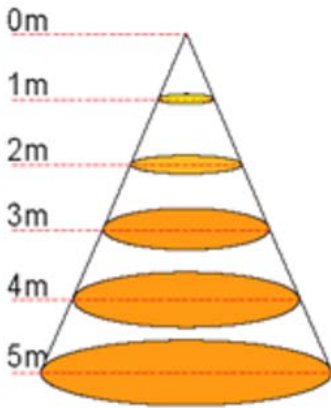

LED BR Bulb

LEIBR30-11WE26-XXXXK-F

Features

- Power Output: 11W
- 75W equivalent BR bulb
- Max Operating Temperature: 105°F
- Light Output: 800 lm
- Color Temp: 2700K, 5000K
- Color Rendering Index: 80
- Dimming Range: 5-100%
- LED Driving Current: 140 mA
- Rated Voltage: 90-135Vac
- Efficacy: 73 lumen / watt
- Beam Angle: 120°
- Life Span: 25,000 hours
- Warranty: 5 years
- Noise Level @ 10': <24dB
- Noise Level @ 50': <24dB
- Key Dimensions: 3.74 x 3.74 x 5.35 inches
- Weight: 0.86 lb
- Base: E26
- Certificate: UL, FCC, Energy Star

Technical Information

| Model No. | Description | Lumens | Beam Angle CCT | Dimmable | Weight | Input Voltage | Certificates |
|------------------------|--------------------------------|--------|--------------------------|----------|---------|---------------|----------------------------|
| LEIBR30-11WE26-XXXXK-F | LED Bulb 11W Equivalent 75W | 800 lm | 120 degree 2700/5000K | 5-100% | 0.86 lb | 90-135 Vac | UL, cUL FCC Energy Star |

Lux Chart

| Model# | Height | Average Lux (lx) | Light range (dia.) |
|------------------------|--------|------------------|--------------------|
| LEIBR30-11wE26-XXXXK-F | 1M | 83.5 | 284cm |
| LEIBR30-11wE26-XXXXK-F | 2M | 20.9 | 569cm |
| LEIBR30-11wE26-XXXXK-F | 3M | 9.3 | 853cm |
| LEIBR30-11wE26-XXXXK-F | 4M | 5.2 | 1137cm |
| LEIBR30-11wE26-XXXXK-F | 5M | 3.3 | 1422cm |

Distribution curve

AVERAGE BEAM ANGLE(50%):109.8 DEG

LM79
LM80