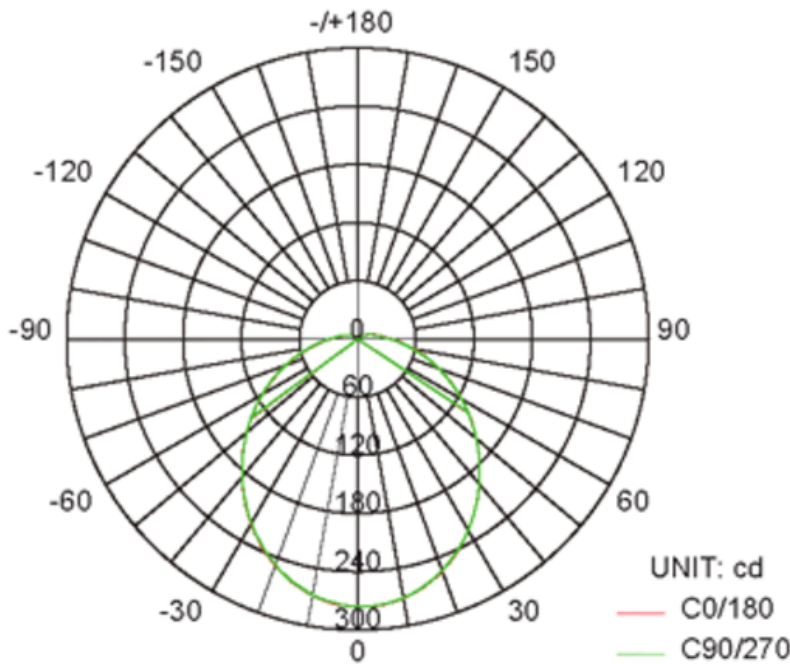

LED BR Bulb

LEIBR30-11WE26-XXXXK-F

Features

- Power Output: 11W
- 75W equivalent BR bulb
- Max Operating Temperature: 105°F
- Light Output: 800 lm
- Color Temp: 2700K, 5000K
- Color Rendering Index: 80
- Dimming Range: 5-100%
- LED Driving Current: 140 mA
- Rated Voltage: 90-135Vac
- Efficacy: 73 lumen / watt
- Beam Angle: 120°
- Life Span: 25,000 hours
- Warranty: 5 years
- Noise Level @ 10': <24dB
- Noise Level @ 50': <24dB
- Key Dimensions: 3.74 x 3.74 x 5.35 inches
- Weight: 0.86 lb
- Base: E26
- Certificate: UL, FCC, Energy Star

Technical Information

| Model No. | Description | Lumens | Beam Angle CCT | Dimmable | Weight | Input Voltage | Certificates |
|------------------------|--------------------------------|--------|--------------------------|----------|---------|---------------|----------------------------|
| LEIBR30-11WE26-XXXXK-F | LED Bulb 11W Equivalent 75W | 800 lm | 120 degree 2700/5000K | 5-100% | 0.86 lb | 90-135 Vac | UL, cUL FCC Energy Star |

Lux Chart

| Model# | Height | Average Lux (lx) | Light range (dia.) |
|------------------------|--------|------------------|--------------------|
| LEIBR30-11wE26-XXXXK-F | 1M | 83.5 | 284cm |
| LEIBR30-11wE26-XXXXK-F | 2M | 20.9 | 569cm |
| LEIBR30-11wE26-XXXXK-F | 3M | 9.3 | 853cm |
| LEIBR30-11wE26-XXXXK-F | 4M | 5.2 | 1137cm |
| LEIBR30-11wE26-XXXXK-F | 5M | 3.3 | 1422cm |

Distribution curve

AVERAGE BEAM ANGLE(50%):109.8 DEG

LM79
LM80