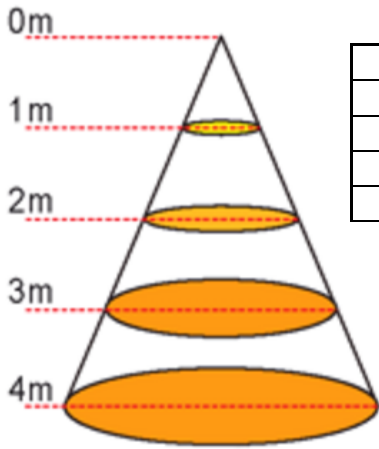

LED PAR30 Bulb

LEIPAR30-11WE26-XXXXK

Features

- Power Output: 11W
- 75W equivalent Halogen bulb
- Max Operating Temperature: 105°F
- Light Output: 1100 lm
- Color Temp: 2700K, 5000K
- Color Rendering Index: 90
- Dimming Range: 5-100%
- Rated Voltage: 90-135Vac
- Efficacy: 100 lumen / watt
- Beam Angle: 40°
- Life Span: 25,000 hours
- Warranty: 5 years
- Noise Level @ 10': <24dB
- Noise Level @ 50': <24dB
- THO: <20
- Key Dimensions: 95mm Dia x 100mm H
- Weight: 222g
- Base: E26
- Certificate: UL, FCC, Energy Star

Technical Information

Model No.	Description	Lumens	Beam Angle CCT	Dimmable	Weight(g)	Input Voltage	Certificates
LEIPAR30-11WE26-XXXXK	LED Bulb 11W Equivalent 75W	1100 lm	220 degree 2700, 5000K	5-100%	222	90-135 Vac	UL, cUL FCC Energy Star

Lux Chart

Model#	Height	Average Lux (lx)	Light range (dia.)
LEIPAR30-11wE26-XXXXK	1M	1431	70cm
LEIPAR30-11wE26-XXXXK	2M	358	139cm
LEIPAR30-11wE26-XXXXK	3M	159	209cm
LEIPAR30-11wE26-XXXXK	4M	89	278cm

Distribution curve