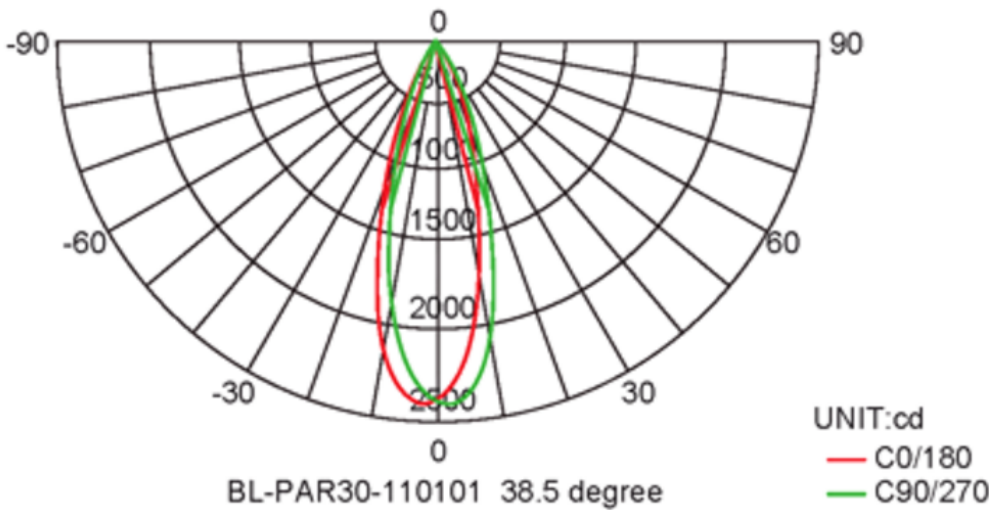

LED PAR30 Bulb

LEIPAR30-11WE26-XXXXK

Features

- Power Output: 11W
- 75W equivalent Halogen bulb
- Max Operating Temperature: 105°F
- Light Output: 1100 lm
- Color Temp: 2700K, 5000K
- Color Rendering Index: 90
- Dimming Range: 5-100%
- Rated Voltage: 90-135Vac
- Efficacy: 100 lumen / watt
- Beam Angle: 40°
- Life Span: 25,000 hours
- Warranty: 5 years
- Noise Level @ 10': <24dB
- Noise Level @ 50': <24dB
- THO: <20
- Key Dimensions: 95mm Dia x 100mm H
- Weight: 222g
- Base: E26
- Certificate: UL, FCC, Energy Star

Technical Information

Model No.	Description	Lumens	Beam Angle CCT	Dimmable	Weight(g)	Input Voltage	Certificates
LEIPAR30-11WE26-XXXXK	LED Bulb 11W Equivalent 75W	1100 lm	220 degree 2700, 5000K	5-100%	222	90-135 Vac	UL, cUL FCC Energy Star

Lux Chart

Model#	Height	Average Lux (lx)	Light range (dia.)
LEIPAR30-11wE26-XXXXK	1M	1431	70cm
LEIPAR30-11wE26-XXXXK	2M	358	139cm
LEIPAR30-11wE26-XXXXK	3M	159	209cm
LEIPAR30-11wE26-XXXXK	4M	89	278cm

Distribution curve