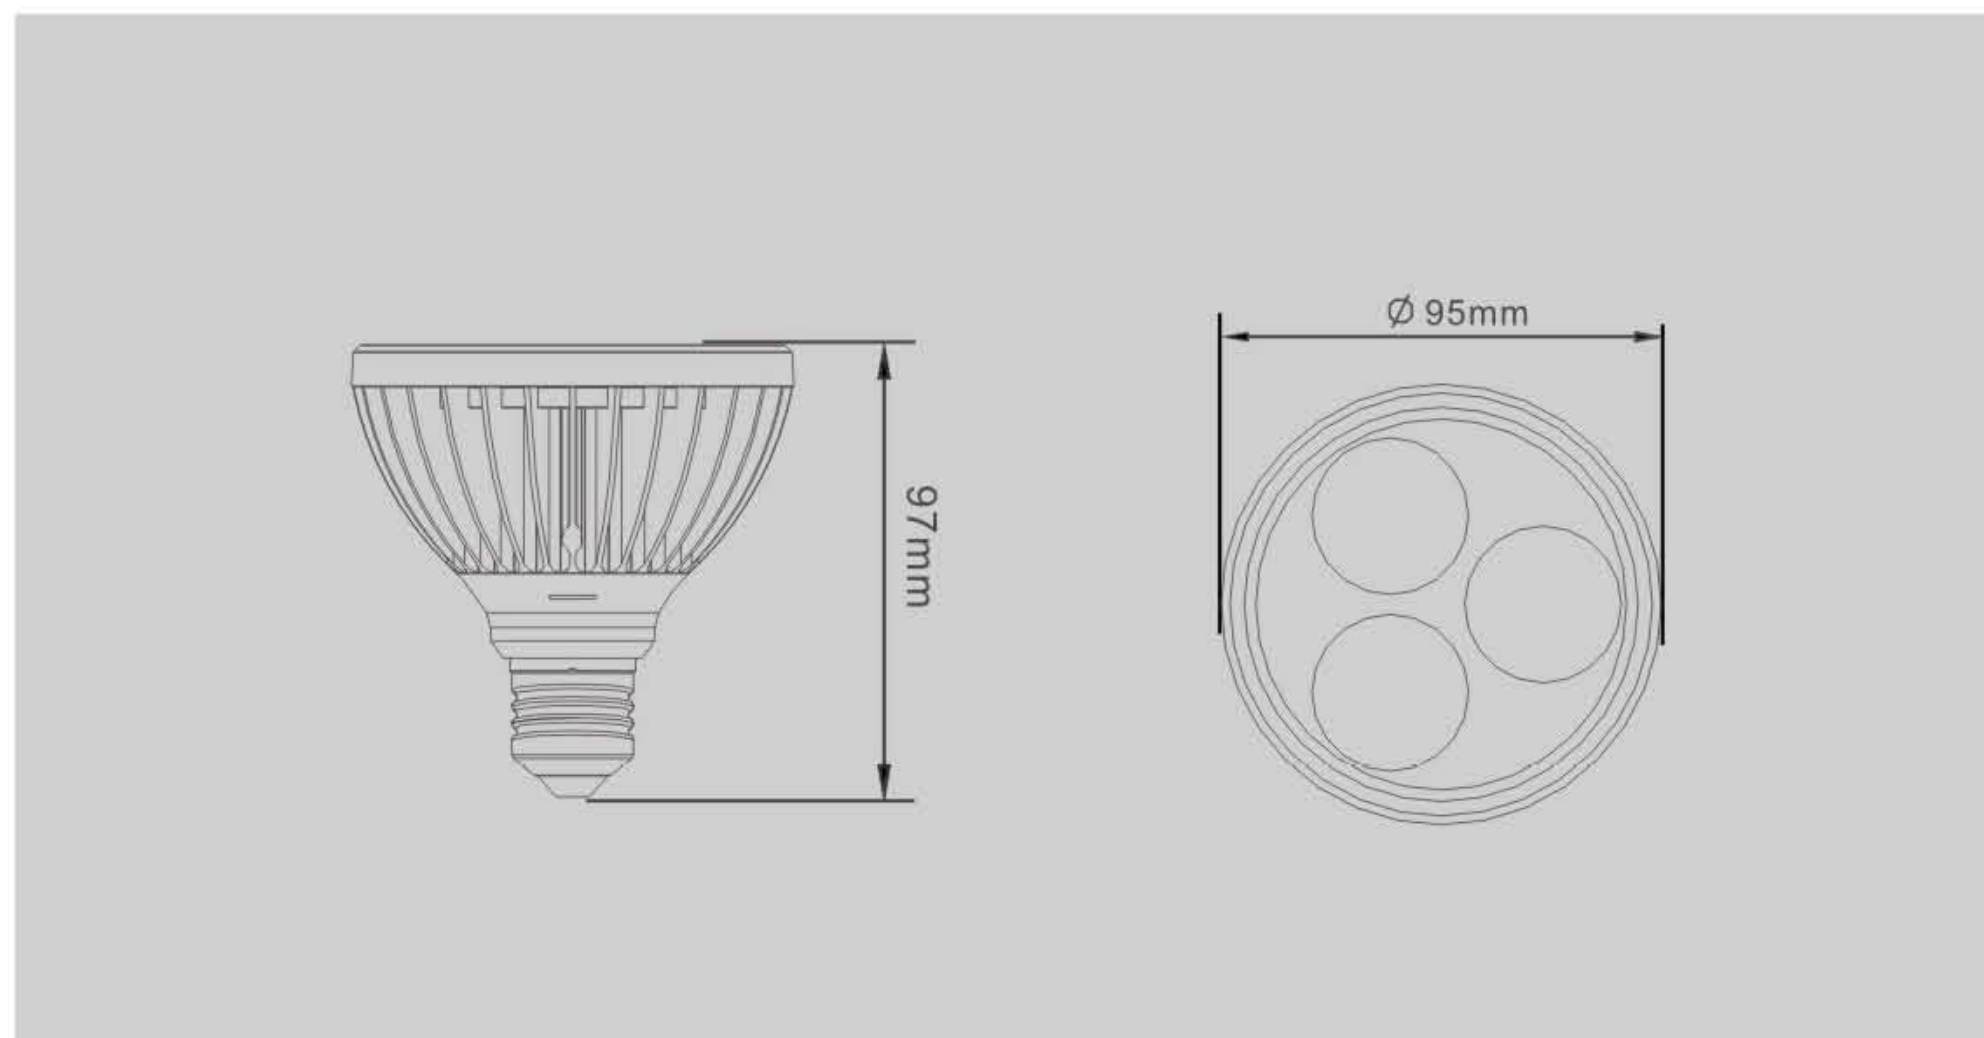

Specifications

Beam Angle: 24°/40°
AC Frequency: 47-63HZ
High Efficiency: Max. 650lm
Operating Voltage: 85-264VAC
Total Power Consumption: 12W
Housing&Lampshade: PBT , PC and Aluminum Base
Color: Warm White/Natural White/Cool White
Lifetime: 70% Lumen Maintenance@25,000hrs
Other function : Dimmable(optional)

Patent:

- P. R. C. Design Patent
- EU Design Pending
- US Design Patent Pending