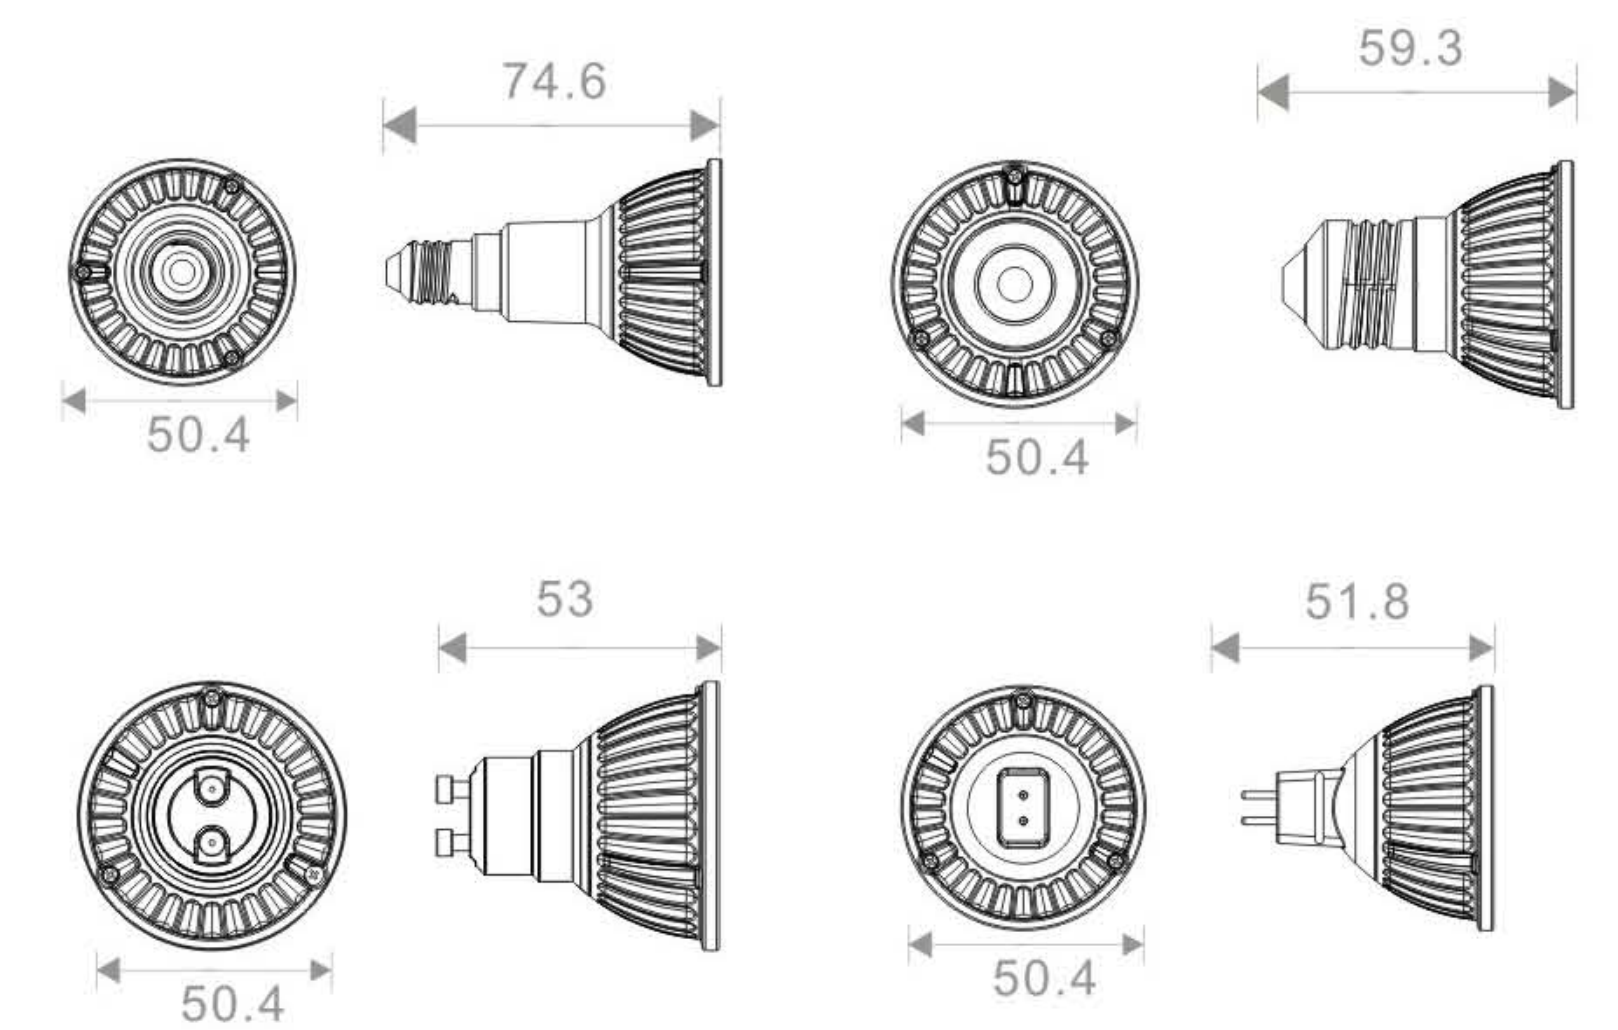

LED Spot Lamp Series

MR16/GU10/PAR16

B1 Series

Features And Application

The spotlight adopts high power LED. It has excellent thermal and optical performance. It is ideal for home, hotel, office, exhibition hall, shopping mall, etc.

Specifications

Beam Angle: 24°/40°
AC Frequency: 47-63HZ
High Efficiency: Max. 250lm
Operating Voltage: 12V AC/DC(MR16), 100-240V(GU10,E27,PAR16)
Total Power Consumption: 3W/4W/4.5W
Housing&Lampshade: PBT , PC and Aluminum Base
Color: Warm White/Natural White/Cool White
Lifetime: 70% Lumen Maintenance@25,000hrs

Dimension

Patent:

- P. R. C. Design Patent
- EU Design Pending
- US Design Patent Pending

LED Spot Lamp Series

C1 Series

Features And Application

The spotlight adopts high power LED. It has excellent thermal and optical performance. It is ideal for home, hotel, office, exhibition hall, shopping mall, etc.

Specifications

Beam Angle: 24°/40°
AC Frequency: 47-63HZ
High Efficiency: Max. 300lm/400lm
Operating Voltage: 12V AC/DC(MR16), 100-240V(GU10,E27,PAR16)
Total Power Consumption: 4.5W/5W/6W
Housing&Lampshade: PBT , PC and Aluminum Base
Color: Warm White/Natural White/Cool White
Lifetime: 70% Lumen Maintenance@25,000hrs

Dimension